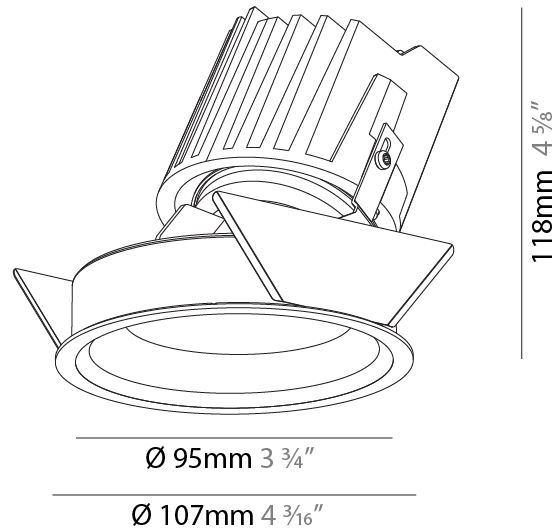

GENERAL

Series: Bioniq
Subseries: Bioniq Round Wallwash
Brand: Prolicht
Division: Architectural
Mounting Type: Recessed
Mounting Location: Ceiling
Subcategory: Downlight

PHYSICAL

Shape: Round
Diameter (mm): 107
Diameter (in): 4 3/16
Height (mm): 118
Height (in): 4 5/8
Ceiling Thickness (mm): 10 / 12.5 / 15
Ceiling Thickness (in): 3/8 or 1/2 or 9/16
Min. Recessing Depth (mm): 140
Min. Recessing Depth (in): 5 1/2
Light Distribution: Adjustable / Asymmetric
Weight (kg): 0.456
Weight (lbs): 1
Fixture Finish: SSR / BKV / CWI / CRY / HAB / UFT / ITA / RUA / FTG / MYG / LOD / PUS / FRO / FUP / KIA / POP / BLS / SPG / MEY / GOH / GUM / CHC / COM / ABZ / JAG / OBR / MOS / ROR
Fixture Material: Aluminum Die Cast
Cut-out Measurements: 98mm / 3 7/8"

ELECTRICAL

Lamp Type: LED (Zhaga Standard)
Total Output Wattage (W): 15
Dimming: Dali Dimming
Driver Included: No
Driver Location: Recessed Housing
Driver Type: Constant Current - 120Vac
Housing: See components
Input Voltage (V): 120
Constant Current (MA): 350

LED

Number of LEDs: 1
Color Temperature (°K): Warm Dim
Max. Delivered Lumen (lm): 850
Nominal Lumen (lm): 1140
CRI: >90 CRI
Lamp Life (hrs): 50000

OPTICAL

Reflector: 20 / 40 / 60
Adjustability: Fixed

RATINGS AND CERTIFICATIONS

Certified By: Certified for North American Standards
IP rating: IP20

PROJECT	_____
TYPE	_____
SPECIFIER	_____
QUANTITY	_____
DATE	_____