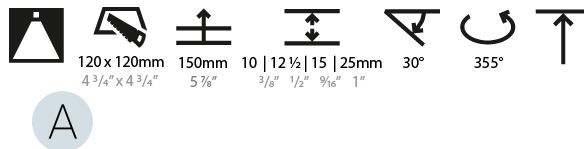

ELECTRICAL

Lamp Type: LED (Zhaga Standard)
Input Wattage (W): 16.5
Total Output Wattage (W): 14.7
Dimming: Dali Dimming
Driver Included: No
Driver Location: Recessed Housing
Driver Type: Constant Current - 120Vac
Driver Class: Class 2
Housing: See Components
Input Voltage (V): 120
Constant Current (MA): 350

LED

Number of LEDs: 1
Max. Delivered Lumen (lm): 770
Nominal Lumen (lm): 1140
CRI: >90 CRI
Lamp Life (hrs): 50000
Upon Request: RGB-W Tunable White Special Color Temperature Special LED

OPTICAL

Reflector°: 20 / 40 / 60
Adjustability: Rotational 355°; Tilt 30°
Upon Request: Special Beam Angles

RATINGS AND CERTIFICATIONS

Certified By: Certified for North American Standards
Zaneen Lighting Inc. © 2024, P.O. Box 3387, Fort St. Vrain, CO 80521, www.zaneen.com

For international specifications by adding 'INT' at the end of the existing Model #. For assistance on 'custom' specifications, contact zteam@zaneen.com. In a constant effort to supply the best product, we reserve the right to change specifications or materials without notice. The most recent specification sheets are found at zaneen.com