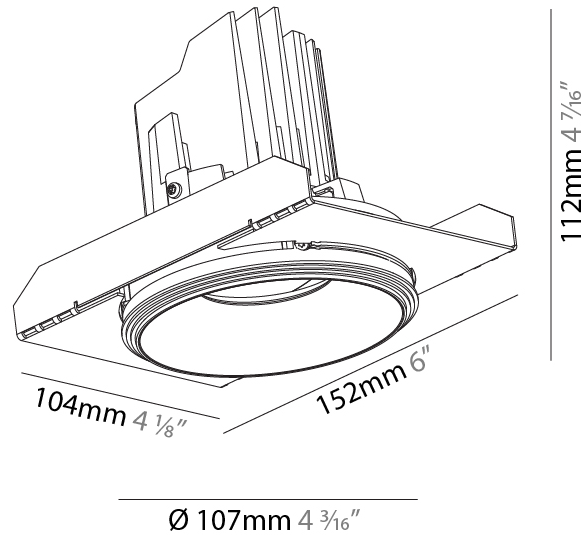

PHYSICAL

Shape: Round
Diameter (mm): 107
Diameter (in): 4 3/16
Height (mm): 112
Height (in): 4 7/16
Ceiling Thickness (mm): 10 / 12.5 / 15 / 25
Ceiling Thickness (in): 3/8 or 1/2 or 9/16 or 1
Min. Recessing Depth (mm): 130
Min. Recessing Depth (in): 5 1/8
Light Distribution: Adjustable / Downlight
Weight (kg): 0.609
Weight (lbs): 1.34
Fixture Finish: SSR / BKV / CWI / CRY / HAB / UFT / ITA / RUA / FTG / MYG / LOD / PUS / FRO / FUP / KIA / POP / BLS / SPG / MEY / GOH / GUM / CHC / COM / ABZ / JAG / OBR / MOS / ROR
Fixture Material: Aluminum Die Cast
Cut-out Measurements: $\square$ 111mm / 4 3/8"
Upon Request: Unique Ceiling Thickness

ELECTRICAL

Lamp Type: LED (Zhaga Standard)
Input Wattage (W): 16.5
Total Output Wattage (W): 14.7
Dimming: Dali Dimming
Driver Included: No
Driver Location: Recessed Housing
Driver Type: Constant Current - 120Vac
Driver Class: Class 2
Housing: See Components
Input Voltage (V): 120
Constant Current (MA): 350

LED

Number of LEDs: 1
Max. Delivered Lumen (lm): 770
Nominal Lumen (lm): 1140
CRI: >90 CRI
Lamp Life (hrs): 50000
Upon Request: RGB-W Tunable White Special Color Temperature Special LED

OPTICAL

Reflector: 20 / 40 / 60
Adjustability: Rotational 355°; Tilt 10°
Upon Request: Special Beam Angles

RATINGS AND CERTIFICATIONS

Certified By: Certified for North American Standards
IP rating: IP20